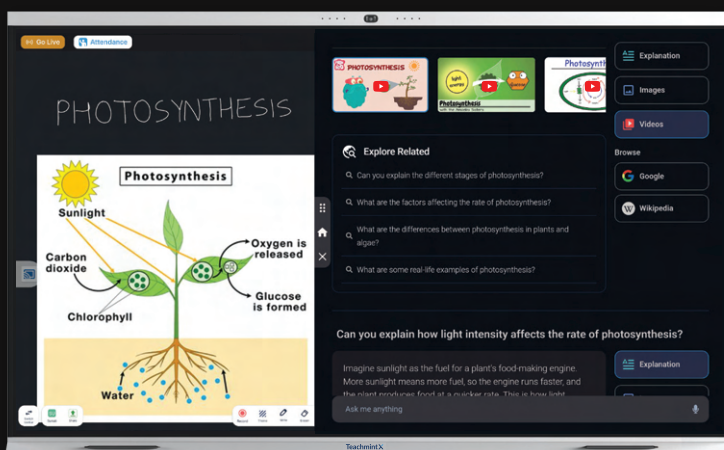

Authentic Google Experience

Google Play

Access all your favorite apps directly on the X2 IFPD

Google Android 14

Latest & authentic experience

Google Docs Editor

Open files directly from your X2 Panel using any Google Docs Editor

Optimized Performance with Google Services

Smooth & efficient app experience

Secure & updated with Google services

System Apps

Pre-installed on X2 series

Google Play Protect

Experience Enhanced Security

AI-Powered Teaching Assistant

AI-Powered Teaching Assistant

- Explanation
- Image Search
- Video Recommendations
- Summarize Lecture
- Math Equation Solver
- Quick Quiz Generation
- Homework Generation

Ask me anything

Powered by Next-Gen Hardware