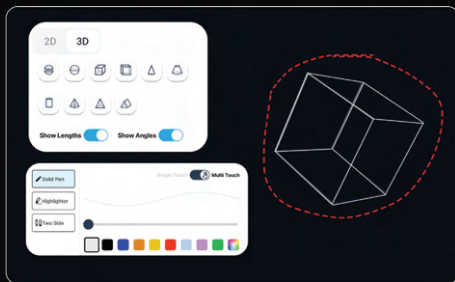

Annotations & Shapes

Write and annotate with adjustable pen features & generate shapes.

Conduct Live Classes

Schedule, conduct, and record live classes with ease.

Template and Background

Customizable background themes & colours.

Maths Equation Solver

Write equations on the whiteboard, and EduAI solves them for you.

Import Files

Import videos, images & pdfs to Whiteboard.

Smart Tools

Simulations, graphs, calculator, dictionary, and the periodic table - all in one.