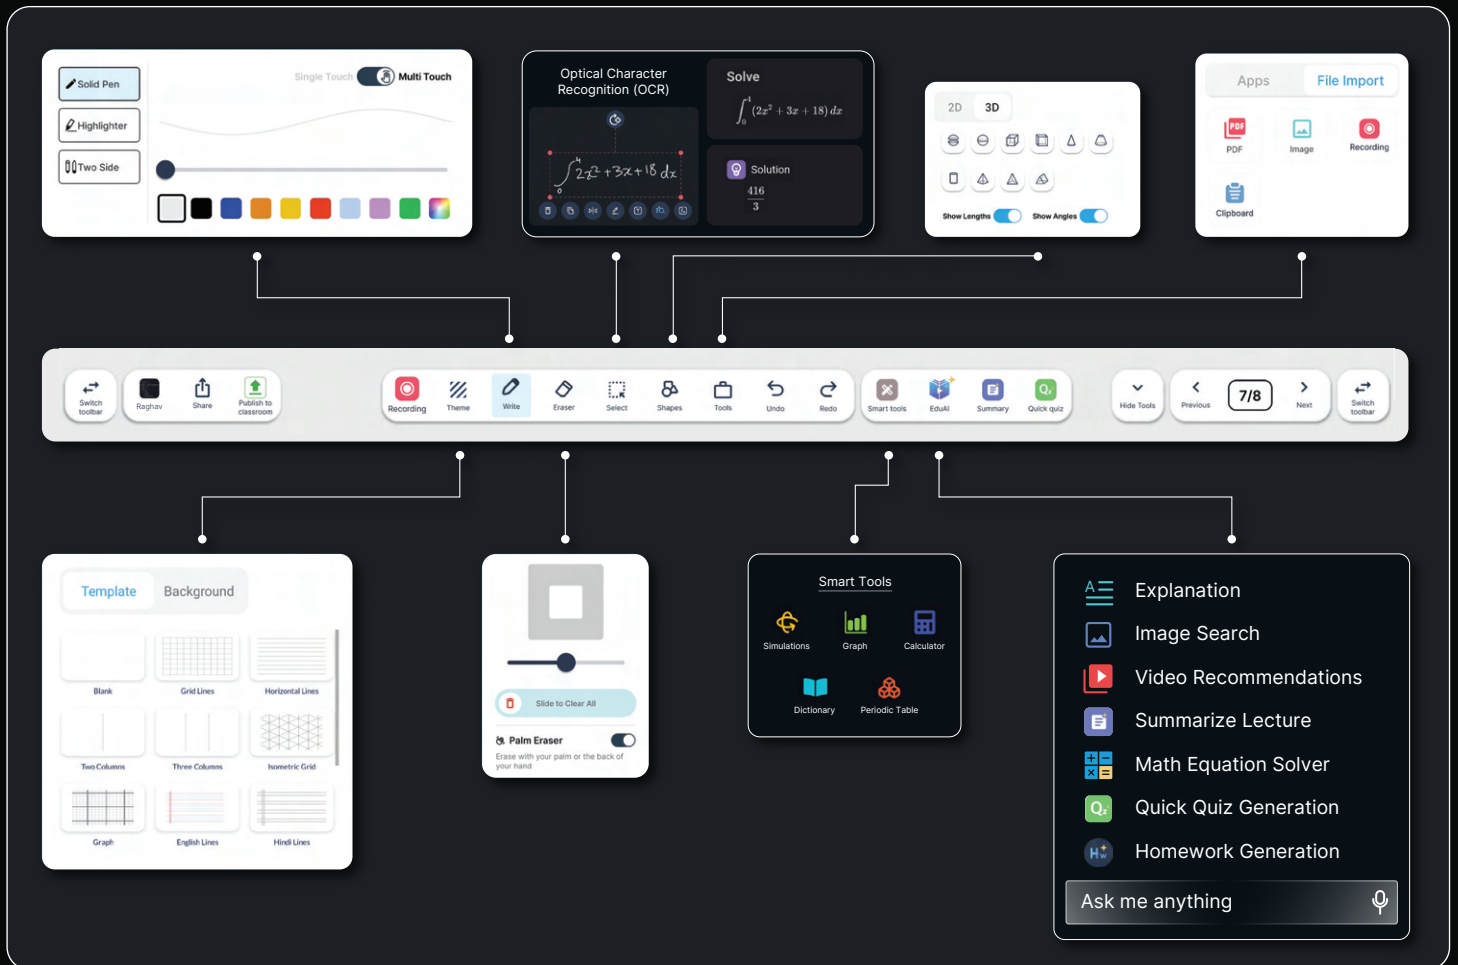

Teachmint X

Google EDLA Certified AI-Powered Interactive Flat Panel

Certified & Trusted for Education

Google Cloud
Partner

Bureau of Indian Standards
The National Standards Body of India

All-in-One Teaching Whiteboard

Annotations & Shapes

Write and annotate with adjustable pen features & generate shapes.

Conduct Live Classes

Schedule, conduct, and record live classes with ease.

Template and Background

Customizable background themes & colours.

Maths Equation Solver

Write equations on the whiteboard, and EduAI solves them for you.

Import Files

Import videos, images & pdfs to Whiteboard.

Smart Tools

Simulations, graphs, calculator, dictionary, and the periodic table - all in one.