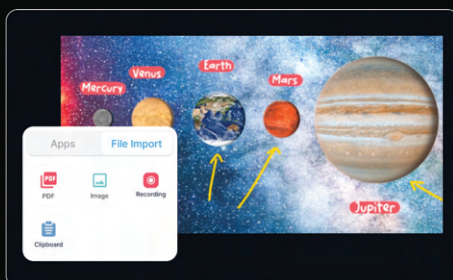

Annotations & Shapes

Write and annotate with adjustable pen features & generate shapes.

Conduct Live Classes

Schedule, conduct, and record live classes with ease.

Template and Background

Customizable background themes & colours.

Maths Equation Solver

Write equations on the whiteboard, and EduAI solves them for you.

Import Files

Import videos, images & pdfs to Whiteboard.

Smart Tools

Simulations, graphs, calculator, dictionary, and the periodic table - all in one.