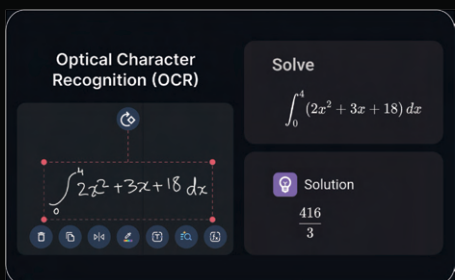

Annotations & Shapes

Write and annotate with adjustable pen features & generate shapes.

Conduct Live Classes

Schedule, conduct, and record live classes with ease.

Template and Background

Customizable background themes & colours.

Maths Equation Solver

Write equations on the whiteboard, and EduAI solves them for you.

Import Files

Import videos, images & pdfs to Whiteboard.

Smart Tools

Simulations, graphs, calculator, dictionary, and the periodic table - all in one.